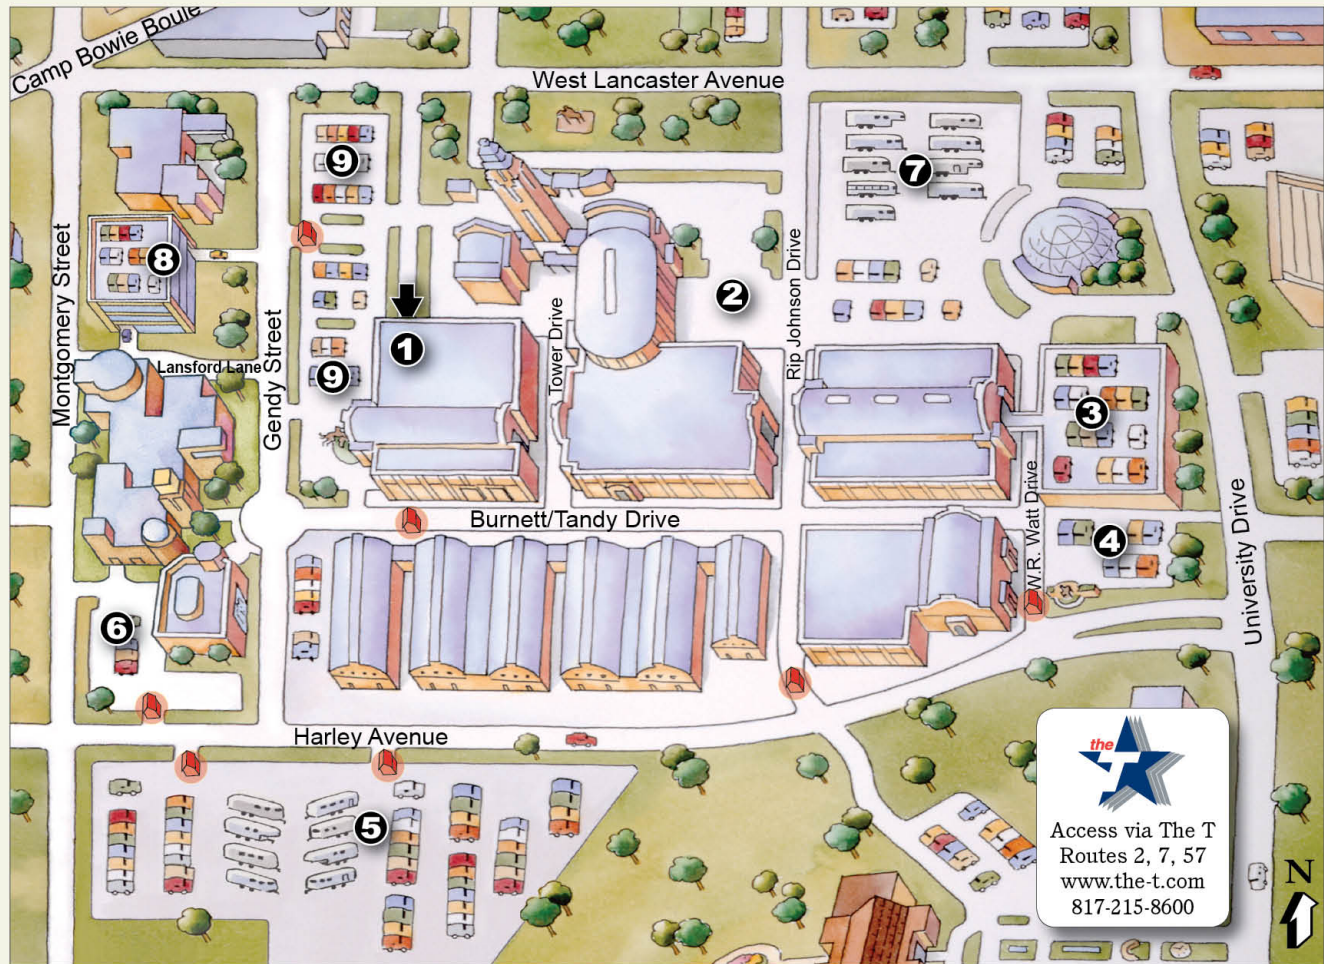

Will Rogers Memorial Center Parking Rates Legend

Numbers correspond to the adjacent map.
WRMC Parking Locations includes the following
lots/garages:

1 - Amon G. Carter Jr. Garage	$5
2 - East Coliseum Lot	$5
3 - Equestrian Garage	$5
4 - Equestrian Lot	$5
5 - Harley Lot	$3
6 - Museum Lot	$5
7 - North Richardson-Bass Lot	$5
8 - Western Heritage Garage	$5
<i>0 - 90 Minutes = $2 with Validation</i>	
9 - West Lots	$5
- Attendant Booth	

No in/out access for daily/event parking
Multi-day passes available with in/out access
Rates are subject to change

www.culturaldistrictparking.com

Managed and operated by

on behalf of the City of Fort Worth

Access via The T
Routes 2, 7, 57
www.the-t.com
817-215-8600